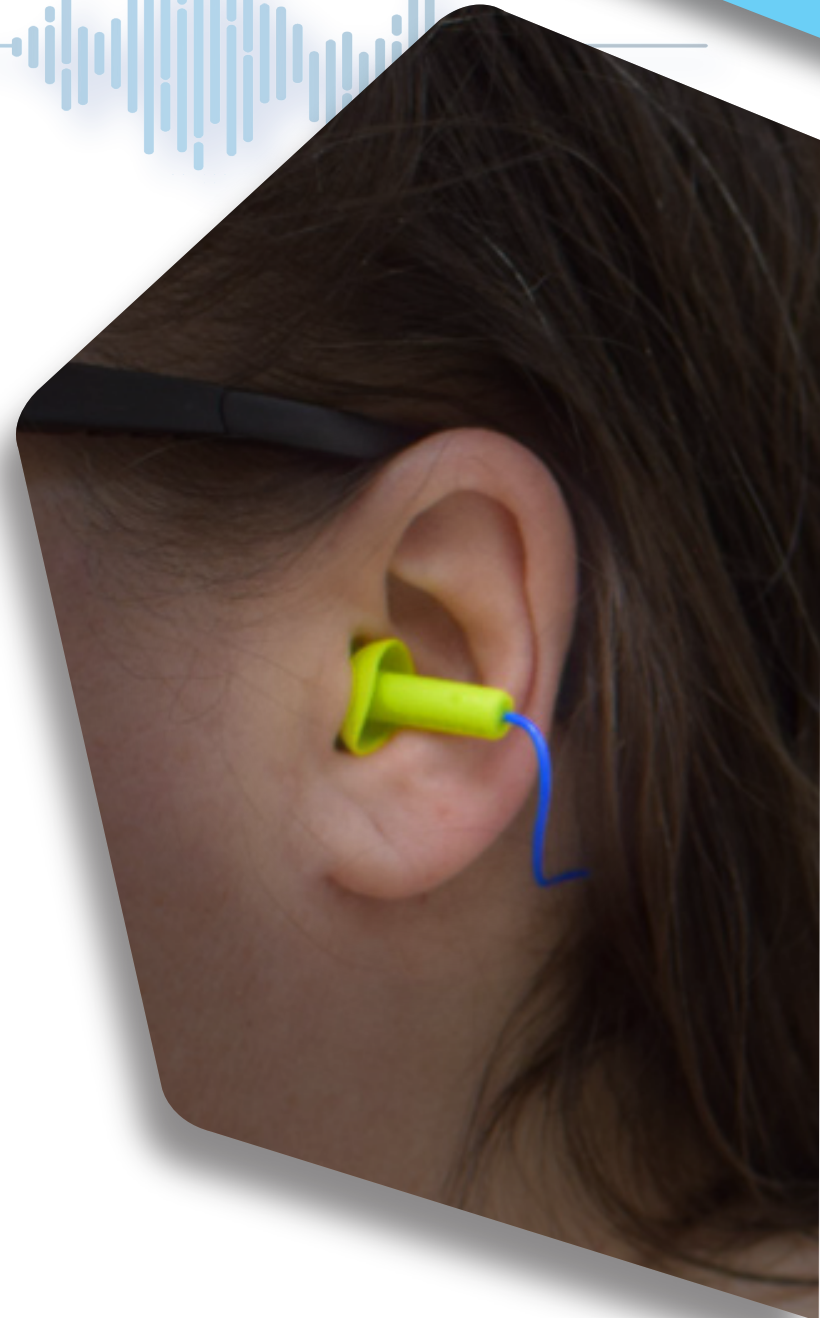

Item #	Size	Material	Feature	Style	Colour
50-23C	One Size	Silicone	3 Flange	Corded	Citron

NRR 26 | Suitable Noise Range 80-95 db

HUSH 50-25 Earplug Metal Detectable, Reusable NRR 26

- Made from silicone for long lasting user comfort
- Bright blue colour reduces chance of contamination in food production
- Each pair comes in a plastic carry case for ease of storage and improved hygiene
- Metal detectable plugs and cord to reduce risk of contamination in food production
- Environment friendly option : Reusable and washable earplugs to reduce waste

Item #	Size	Material	Feature	Style	Colour
50-25CD	One Size	Silicone	3 Flange	Corded	Sky Blue

NRR 26 | Suitable Noise Range 80-95 db

Correct Usage

Disposable Foam Earplugs

Reusable Silicone Earplugs

MAINTENANCE